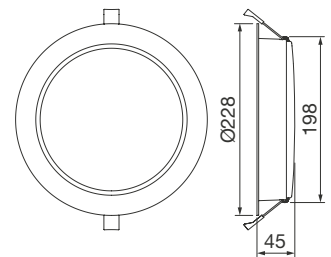

ELIA DL

Scan the QR-code for the latest information

□ WH-RAL9016 / White RAL9016 /

Flush-mounting LED downlight for lighting entrance areas, corridors and shared spaces

- Crafted from white power-coated die-cast aluminium with an opal diffusing shield
- Available in two power versions, with separate electronic power supply in the On/Off or DALI options provided as part of a kit, colour temperature of 4,000 K (neutral white) and colour rendering index of more than 80 or more than 90
- It was designed to withstand temperature variations from -20°C to +45°C, and offers protection from water and dust penetration of up to level IP54 and from shocks and impacts of up to level IK06
- Light and easy to handle, ELIA DL is easy to install thanks to the connector for the electrical wiring and the quick, simple fin-locking mechanism
- External emergency kit with 3h autonomy available (to be ordered separately)

ELIA DL

ELIA DL M2 25W OPAL

IP40 - IK06 - 650 °C

LUMINAIRE WATTAGE (W)	CLASS	ENEC	DIN EN 12464-1	CRI	KELVIN	LIGHTSOURCE LUMEN OUTPUT (lm)	LUMINAIRE LUMEN OUTPUT (lm)	COLOUR / FINISH	PART NUMBER	UKCA
Power LED 220-240 V 50/60 Hz										
25	II	✓	-	90	4000	-	2400	<input type="checkbox"/>	GWF1510MA940	✓
25	II	✓	-	80	4000	-	2600	<input type="checkbox"/>	GWF1510MA840	✓
Power LED dimmable DALI - 220-240 V 50/60 Hz										
25	II	✓	-	90	4000	-	2400	<input type="checkbox"/>	GWF1511MA940	✓
25	II	✓	-	80	4000	-	2600	<input type="checkbox"/>	GWF1511MA840	✓